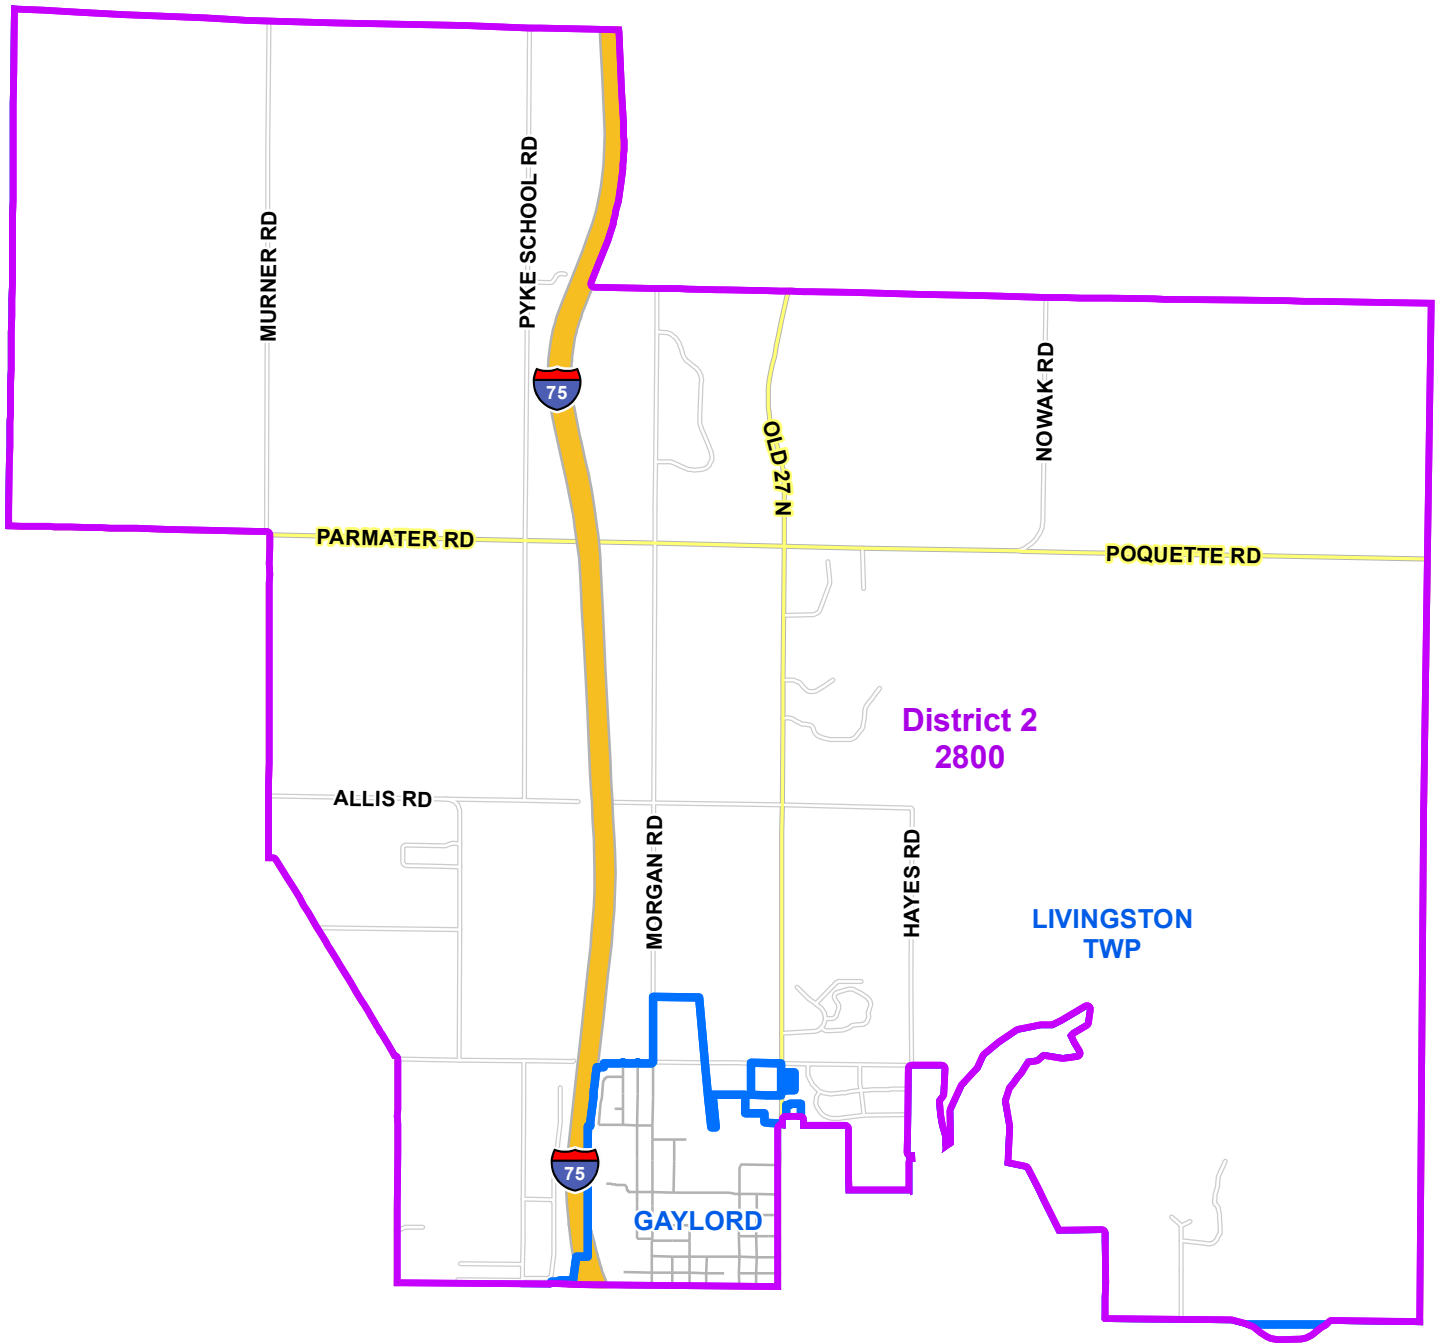

Otsego County Commission District 2

District 2 Total Population 2800

Map Features

-  Commission Districts
-  City Village Township