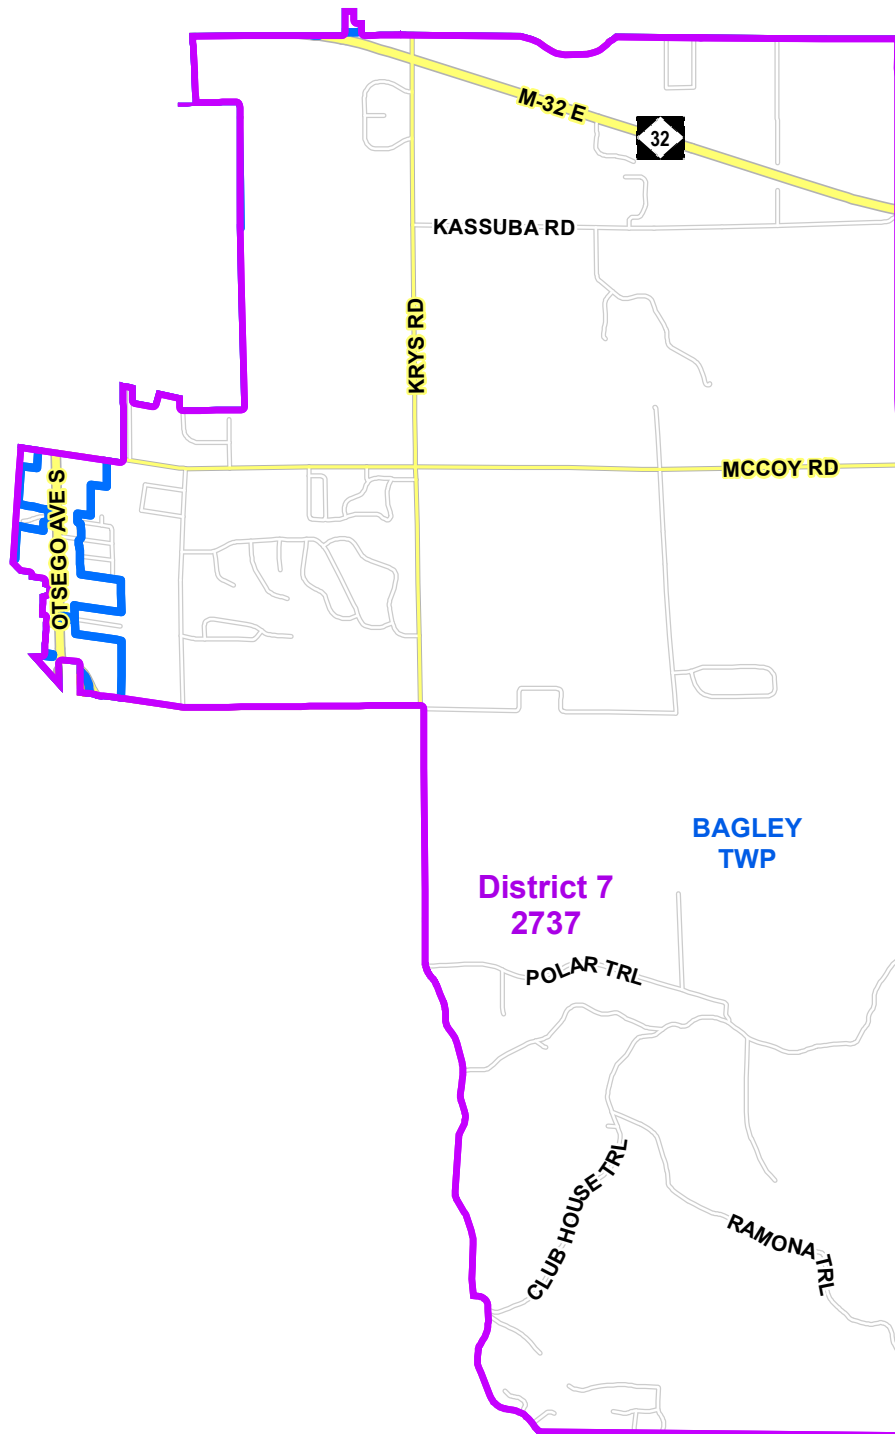

# Otsego County Commission District 7

District 7  
Total Population 2737

### Map Features

-  Commission Districts
-  City Village Township