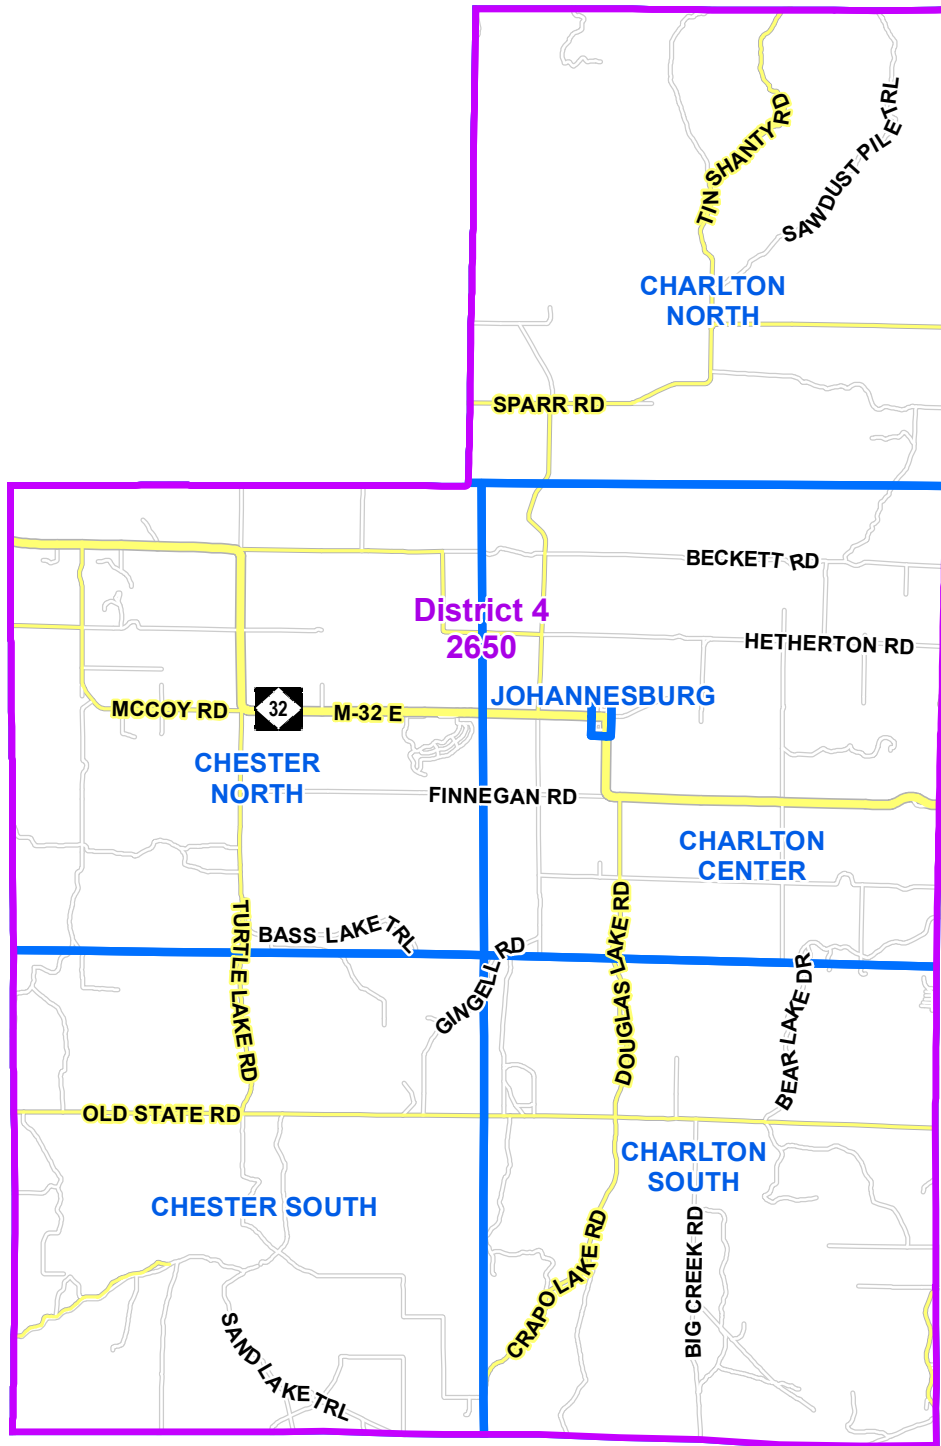

Otsego County Commission District 4

District 4
Total Population 2650

Map Features

-  Commission Districts
-  City Village Township