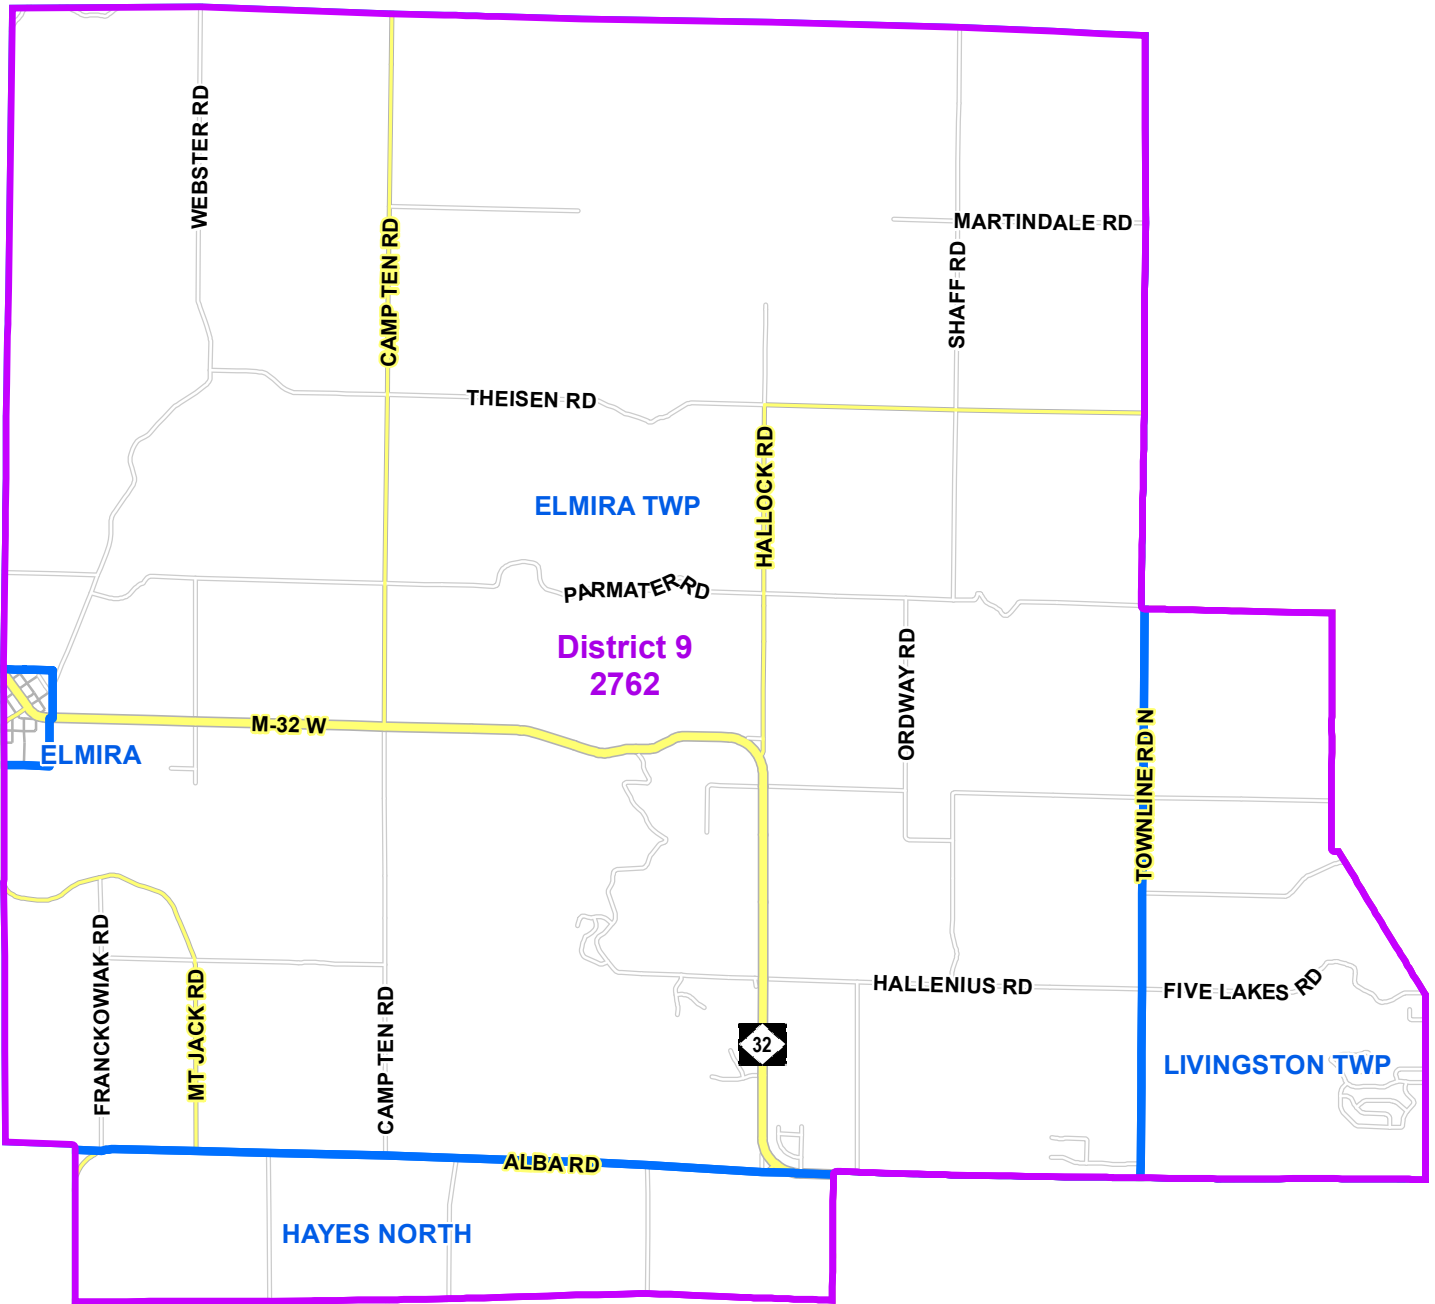

Otsego County Commission District 9

District 9
Total Population 2762

Map Features

-  Commission Districts
-  City Village Township