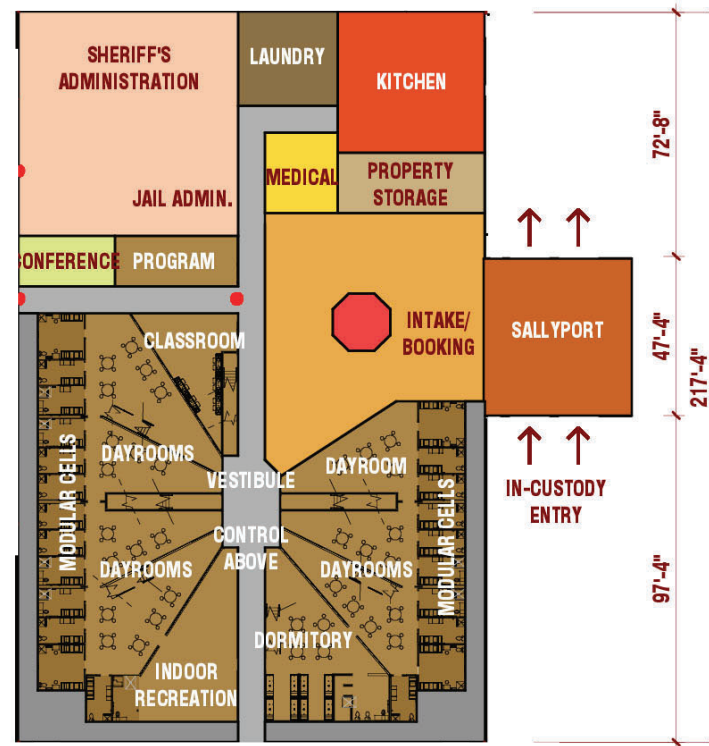

Conceptual Floor Plan Diagram

 **Conceptual Site Plan Diagram**
SCALE: 1" = 100'-0"